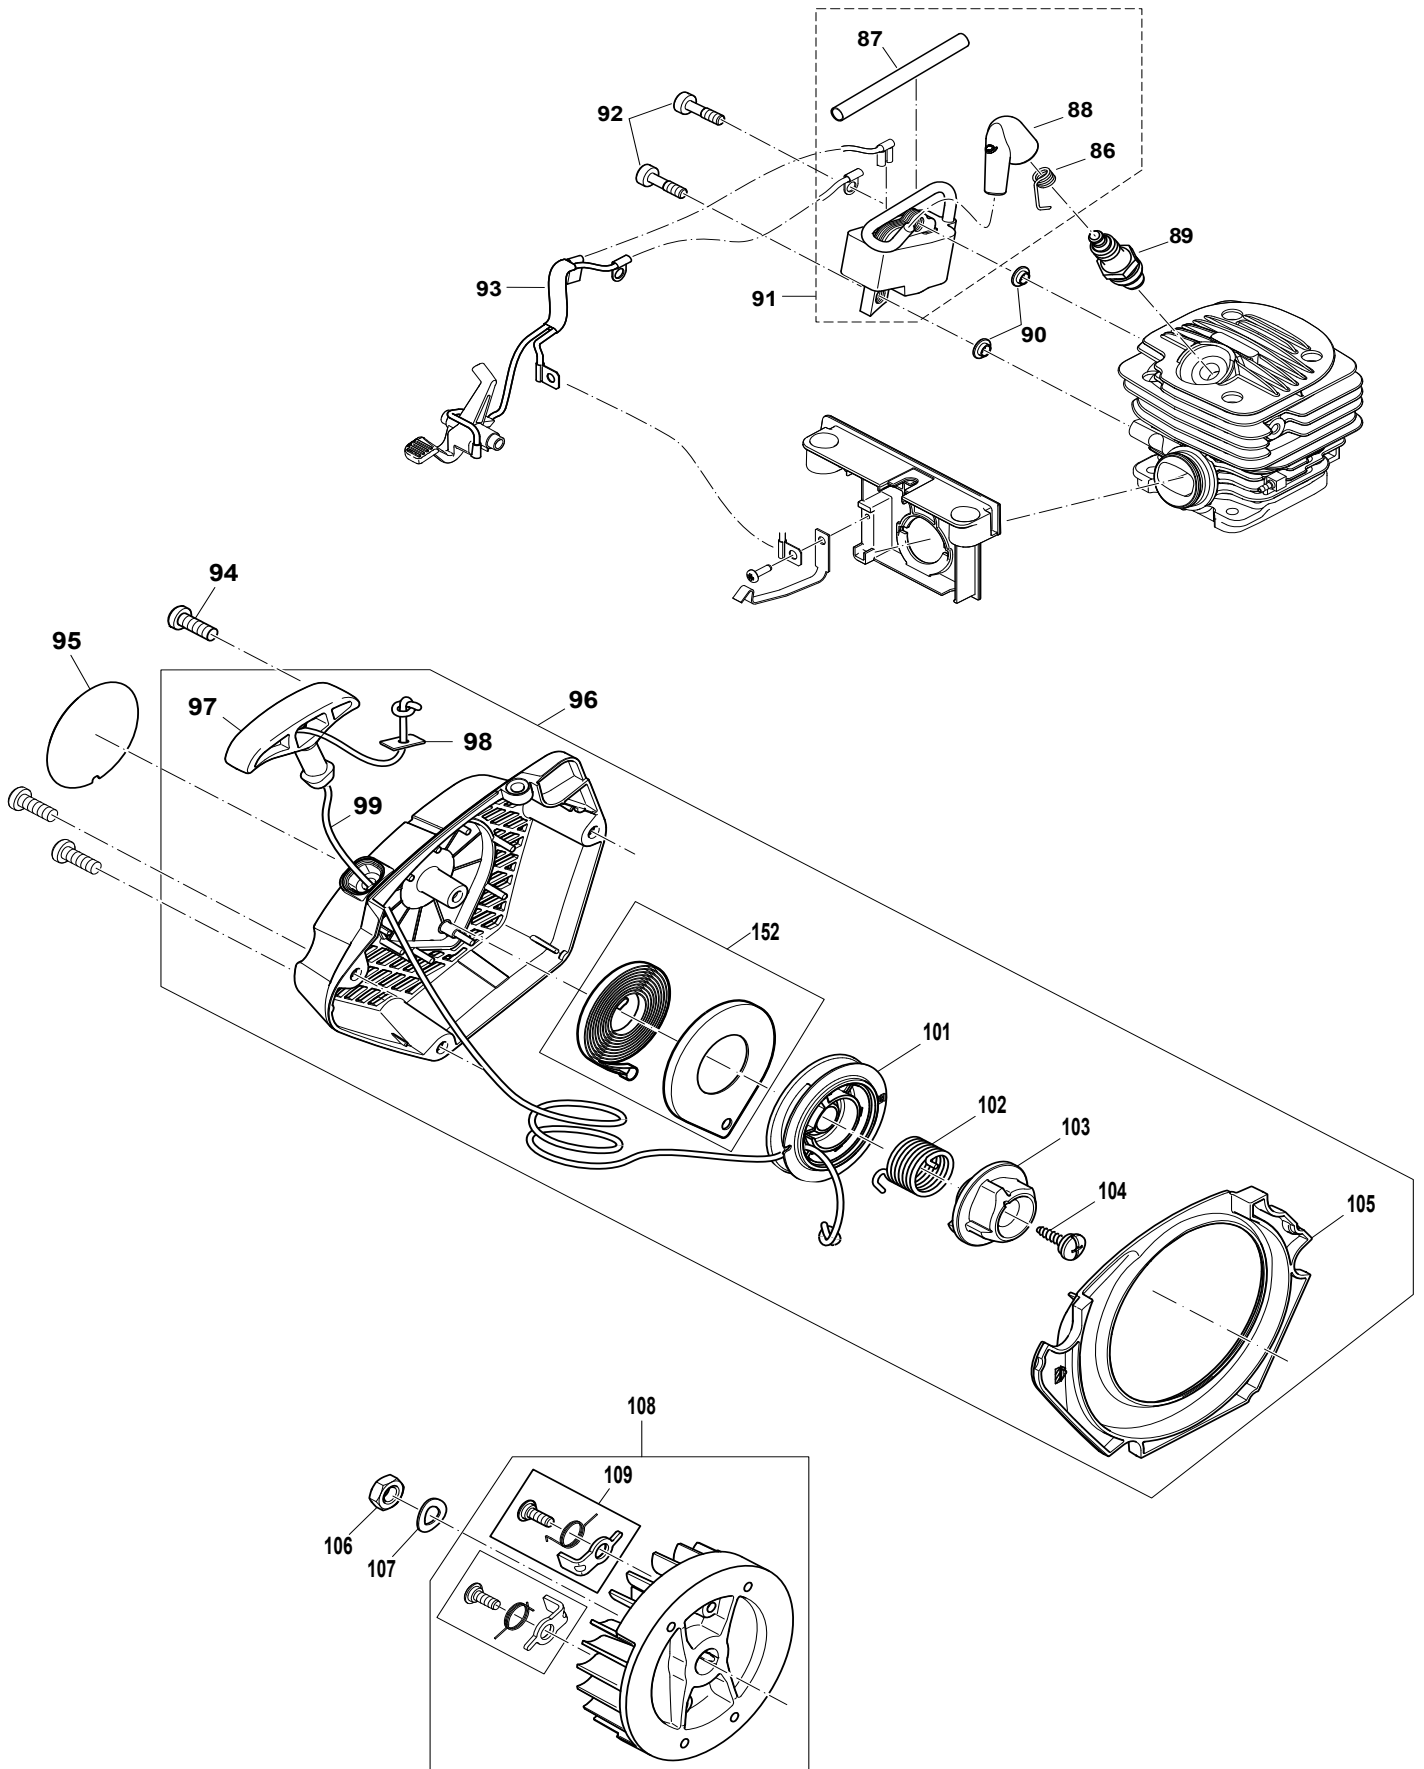

Products with multiple versions are listed in subsiding order with the newest version on top not indented.

Section	Fig. No.	Part No.	Description	PS-35C	EA3500SRDB	Tech Bulletin	Notes
4	86	326210-4	TERMINAL SPRING	1	1		
4	87	444042-8	ISOLATING TUBE 6-80	1	1		
4	88	424522-0	PLUG CAP	1	1		
4	89	168401-9	SPARK PLUG	1	1		NGK CMR6A .025
4	90	452670-5	ISOLATING WASHER	2	2		
4	91	126270-4	IGNITION COIL ASSEMBLY	1	1		INC. 86-88
4	92	266631-7	H.L. SOCKET HEAD BOLT M5X20	2	2		
4	93	168601-1	CABLE HARNESS	1	1		
4	94	266651-1	H.L. TAPPING SCREW 5.5X16	3	3		
4	96	161327-4	STARTER COMPLETE	1	1		INC. 97-99,101-105,152
4	96	168603-7	STARTER COMPLETE	1	1		INC. 97-99,101-105,152
4	97	453783-5	STARTER GRIP	1	1		
4	98	267847-7	SQUARE WASHER 4	1	1		
4	99	444038-9	STARTER ROPE	1	1		
4	101	455919-2	REEL	1	1		
4	101	453785-1	REEL	1	1		
4	102	234253-1	TORSION SPRING 20	1	1		
4	103	453786-9	CAM PLATE	1	1		
4	104	266777-9	TAPPING SCREW 5X12	1	1		
4	105	452026-2	AIR GUIDE PLATE	1	1		
4	106	264053-5	HEX. NUT M8X1	1	1		
4	107	267822-3	SPRING WASHER 8	1	1		
4	108	140480-9	FLYWHEEL COMPLETE	1	1		INC. 109
4	109	195761-6	RATCHET SET	2	2		
4	152	195955-3	REWIND SPRING SET	1	1