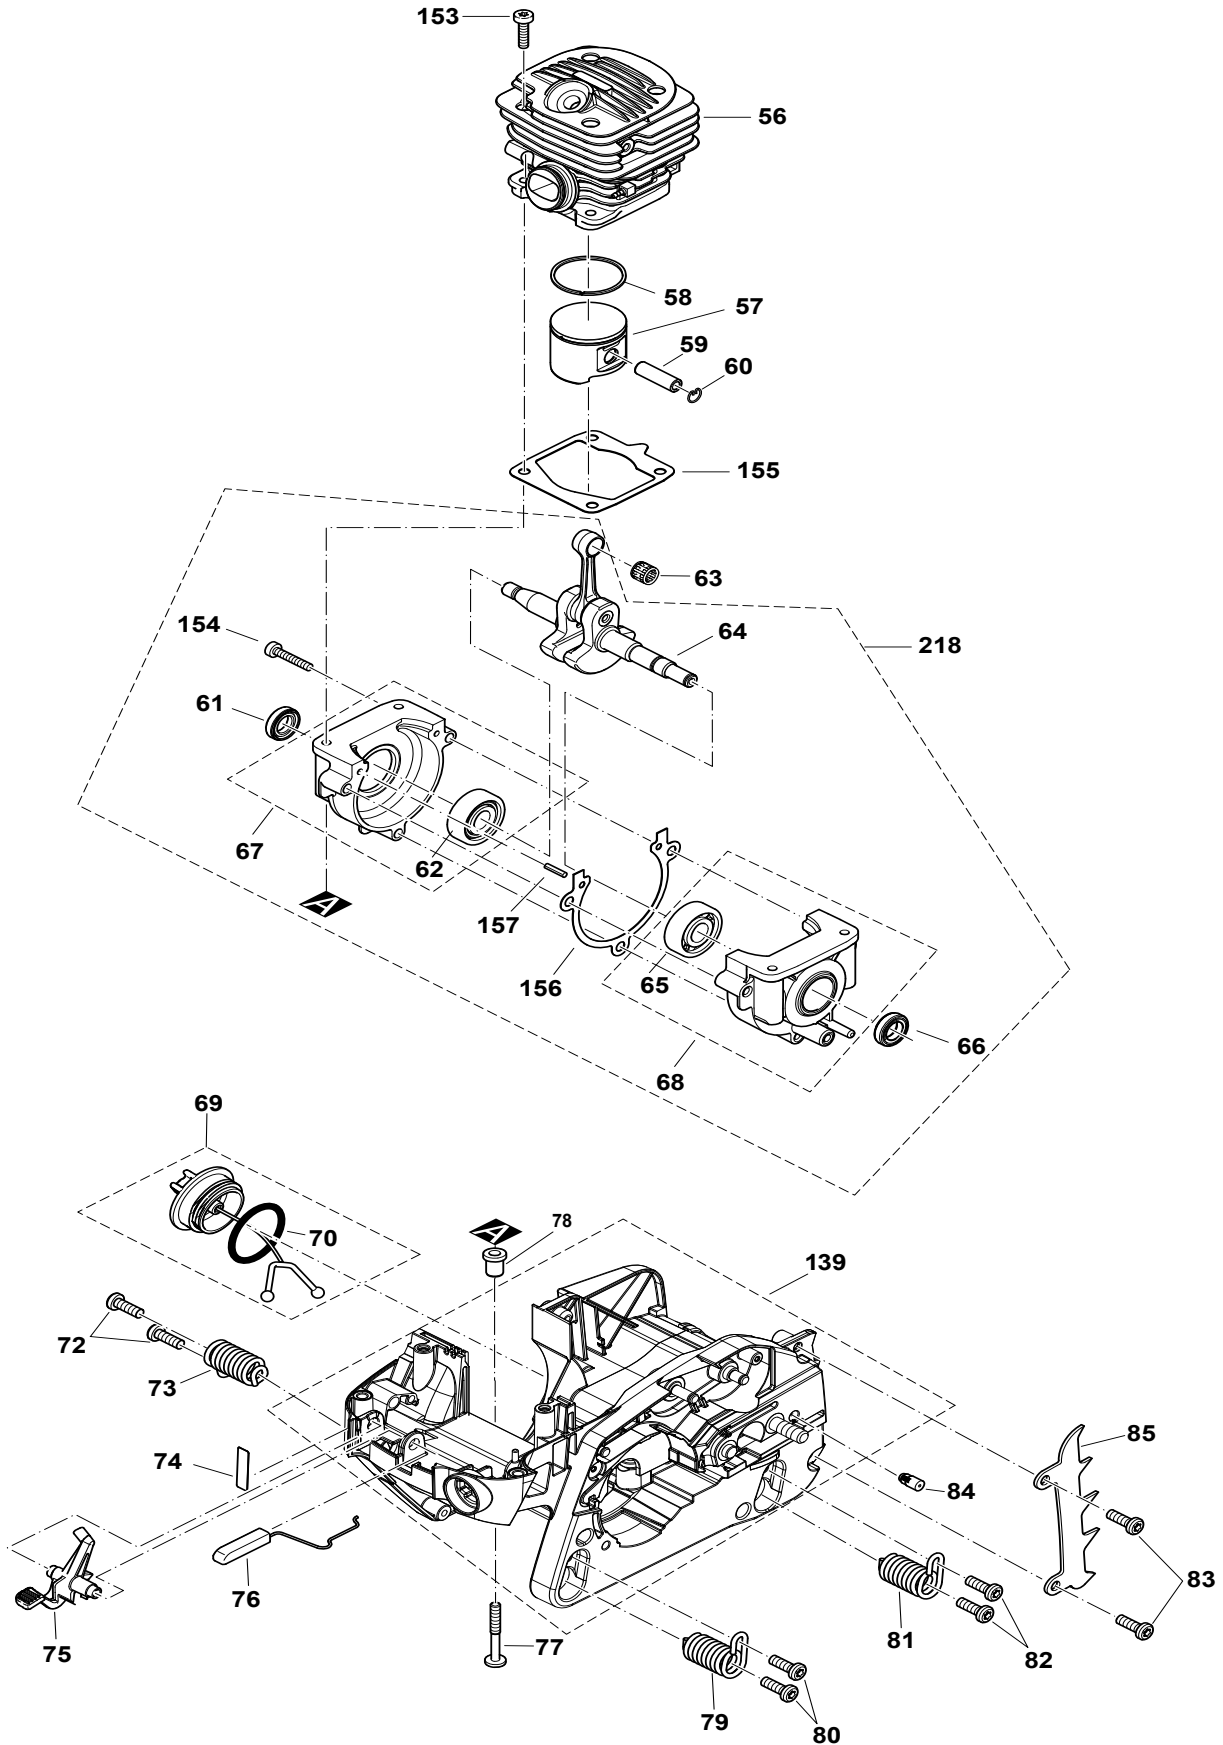

Products with multiple versions are listed in subsiding order with the newest version on top not indented.

Section	Fig. No.	Part No.	Description	PS-35C	EA3500SRDB	Tech Bulletin	Notes
3	56	143323-4	CYLINDER 38	1	1		
3	56	319073-5	CYLINDER 38	1	1		
3	57	319108-2	PISTON 38	1	1		
3	58	257366-1	PISTON RING 38	1	1		
3	59	326395-6	PISTON PIN	1	1		
3	60	234323-6	RING SPRING 9	2	2		
3	61	213141-5	OIL SEAL 12	1	1		
3	62	211341-1	BALL BEARING 6201	1	1	C3091	INC WITH FIG 67 PART # 144357-0
3	62	211494-6	BALL BEARING 6201	1	1		
3	63	212093-7	NEEDLE CAGE 912	1	1		
3	64	142417-2	CRANKSHAFT COMPLETE	1	1		
3	65	211341-1	BALL BEARING 6201	1	1		
3	65	211494-6	BALL BEARING 6201	1	1	C3091	INC WITH FIG 68 PART # 144356-2
3	66	213141-5	OIL SEAL 12	1	1		
3	67	144357-0	CRANKCASE MS ASSEMBLY	1	1	C3091	INTERCHANGEABLE AS SET WITH PART # 144356-2
3	67	126380-7	CRANKCASE MS ASSEMBLY	1	1		INC. 62
3	68	144356-2	CRANKCASE KS ASSEMBLY	1	1	C3091	INTERCHANGEABLE AS SET WITH PART # 144357-0
3	68	126381-5	CRANKCASE KS ASSEMBLY	1	1		INC. 65
3	69	168507-3	TANK CAP COMPLETE	1	1		INC. 70
3	70	213080-9	O RING 29.5	1	1		
3	72	266651-1	H.L. TAPPING SCREW 5.5X16	2	2		
3	73	234189-4	COMPRESSION SPRING 12	1	1		
3	74	816917-5	INDICATION LABEL	1	1		
3	75	452025-4	CHOKE LEVER	1	1		
3	76	452022-0	THROTTLE LINKAGE	1	1		
3	76	125-117-120	THROTTLE LINKAGE	1			
3	77	266608-2	H.L.TAPPING SCREW 5X40	4	4		
3	78	326402-5	BUSH 6	4	4		
3	79	234189-4	COMPRESSION SPRING 12	1	1		
3	80	266651-1	H.L. TAPPING SCREW 5.5X16	2	2