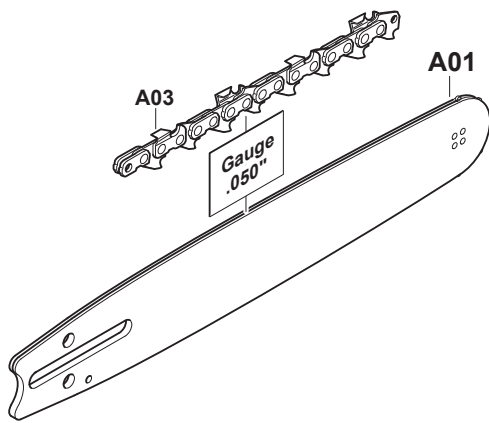

Products with multiple versions are listed in subsiding order with the newest version on top not indented.

Section	Fig. No.	Part No.	Description	PS-35C	EA3500SRDB	Tech Bulletin	Notes
7	A01	E-00103	GUIDE BAR	1	1		
7	A01	412-040-661	GUIDE BAR	1	1		
7	A02	952-010-140	CHAIN PROTECTION COVER	1	1		
7	A03	E-00256	SAW CHAIN 16"	1	1		
7	A03	511-492-056	SAW CHAIN 16"	1	1		
7	A04	941-713-161	UNIVERSIAL WRENCH 13/16	1	1		
7	A05	783012-5	SCREWDRIVER	1	1