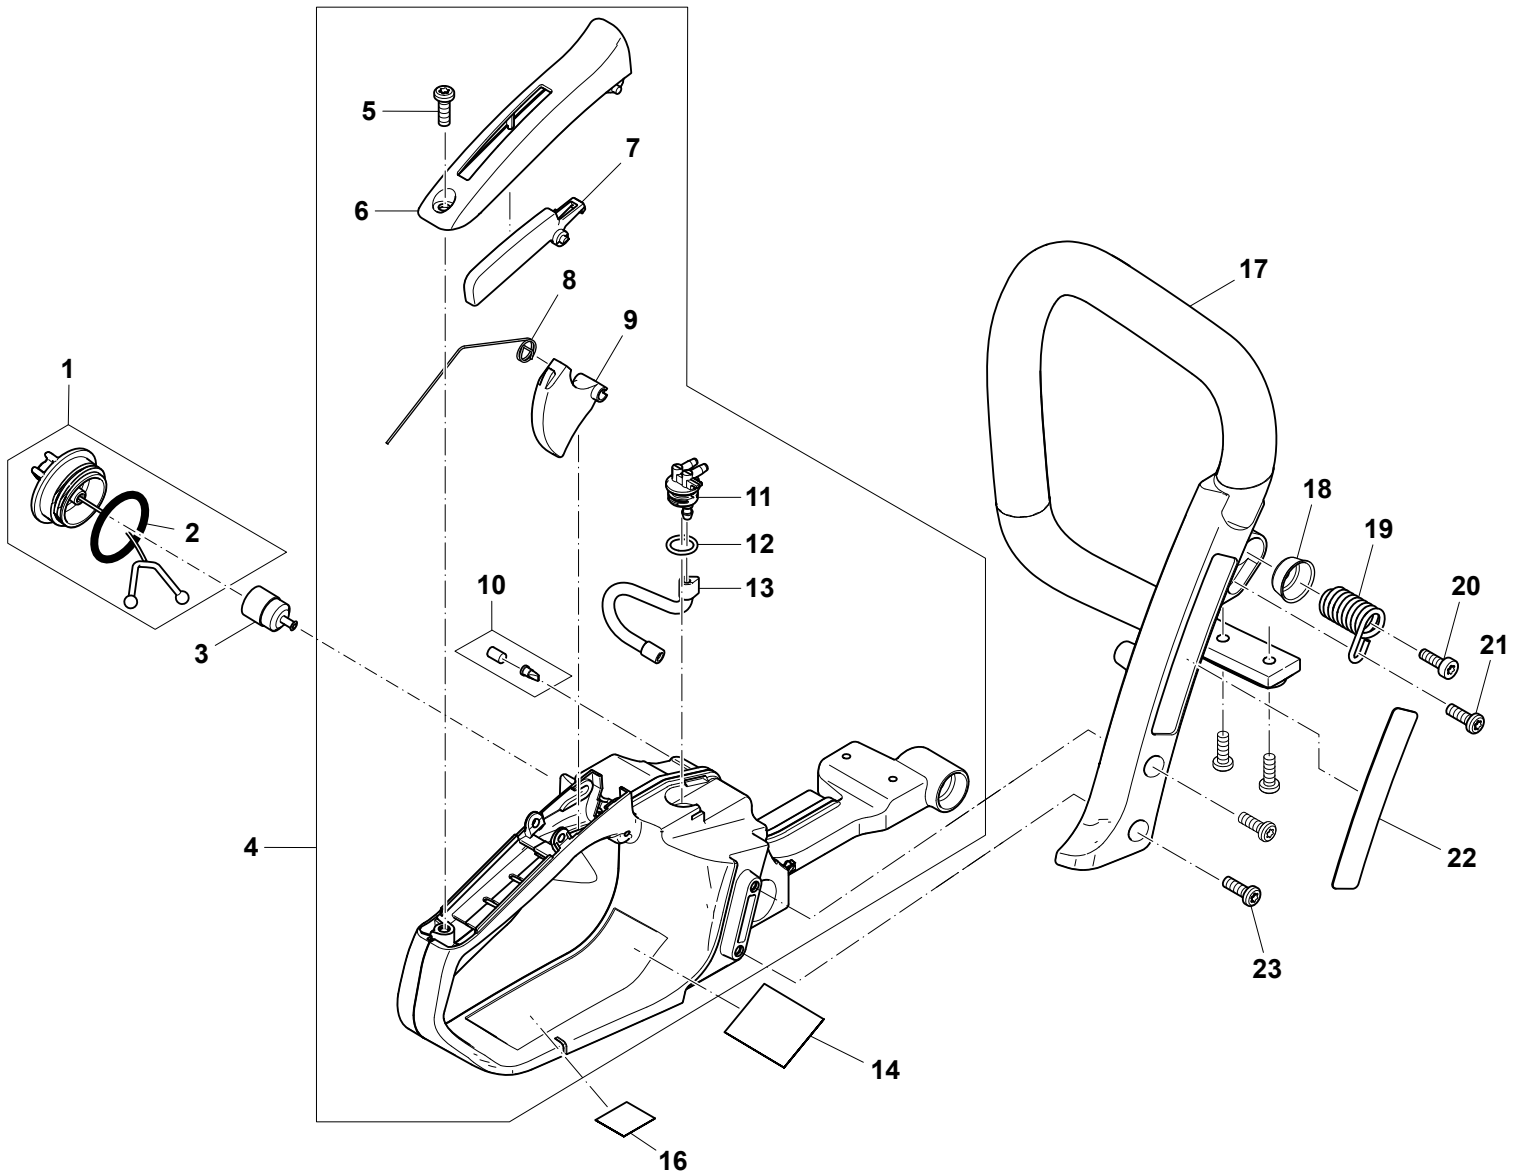

## **PARTS BREAKDOWN**

**PS-35C**

**EA3500SRDB**

Products with multiple versions are listed in subsiding order with the newest version on top not indented.

Section	Fig. No.	Part No.	Description	PS-35C	EA3500SRDB	Tech Bulletin	Notes
1	1	168507-3	TANK CAP COMPLETE	1	1		INC. 2
1	2	213080-9	O RING 29.5	1	1		
1	3	163447-0	GASOLINE FILTER	1	1		
1	4	195757-7	TANK ASSEMBLY A RED	1	1		INC. 5-13
1	5	266651-1	H.L. TAPPING SCREW 5.5X16	1	1		
1	6	452021-2	GRIP SHELL	1	1		
1	7	452020-4	CATCH LEVER	1	1		
1	8	231866-9	TORSION SPRING 10	1	1		
1	9	452019-9	THROTTLE LEVER	1	1		
1	10	195762-4	AIR VALVE SET	1	1		
1	11	452018-1	FUEL NIPPLE	1	1		
1	12	213586-7	O RING 11.5	1	1		
1	13	424456-7	FUEL LINE	1	1		
1	17	452036-9	TUBULAR HANDLE	1	1		
1	18	346517-2	CUP WASHER 6	1	1		
1	19	234189-4	COMPRESSION SPRING 12	1	1		
1	20	266605-8	H.L. SOCKET HEAD BOLT M5X16	1	1		
1	21	266651-1	H.L. TAPPING SCREW 5.5X16	1	1		
1	23	266651-1	H.L. TAPPING SCREW 5.5X16	4	4		