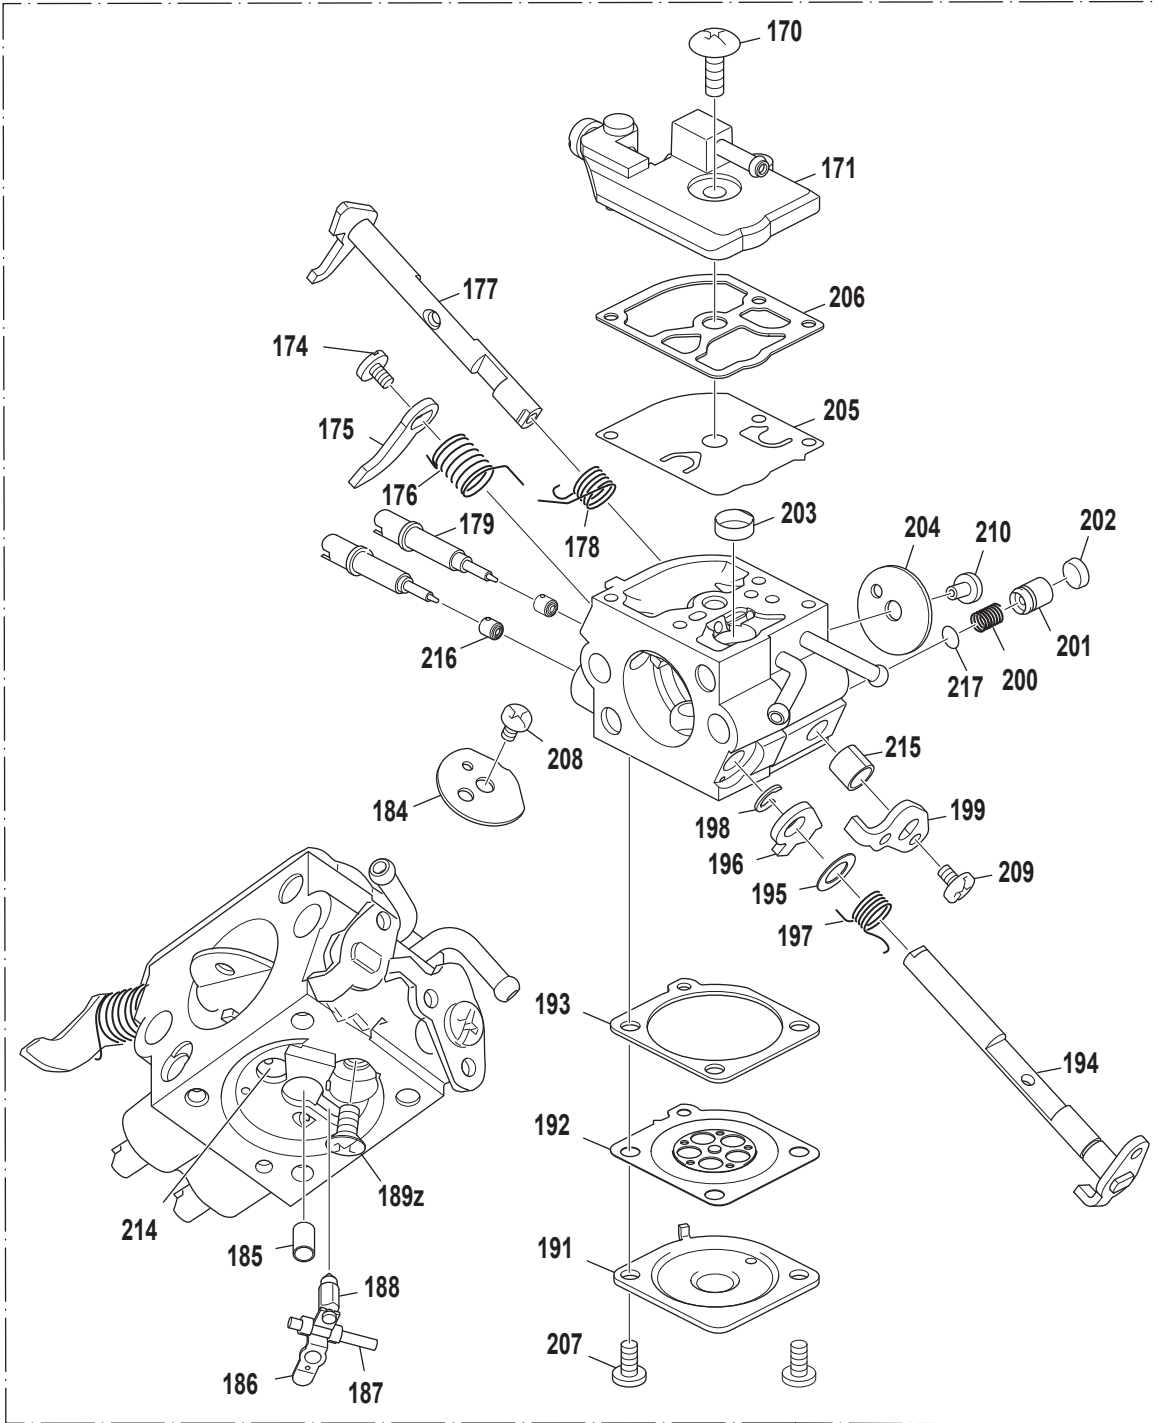

41

Products with multiple versions are listed in subsiding order with the newest version on top not indented.

Section	Fig. No.	Part No.	Description	PS-35C	EA3500SRDB	Tech Bulletin	Notes
6	41	168829-1	CARBURETOR	1	1		
6	170	ZJ00000020	SCREW	1	1		
6	171	ZJ00000004	COVER ASSEMBLY-PUMP	1	1		
6	174	ZJ00000023	SCREW	1	1		
6	175	ZJ00000025	LEVER-CHOKE	1	1		
6	176	ZJ00000040	SPRING	1	1		
6	177	ZJ00000015	SHAFT ASSEMBLY-THROTTLE	1	1		
6	178	ZJ00000034	SPRING	1	1		
6	179	ZJ00000026	NEEDLE-IDLE	1	1		
6	184	ZJ00000024	VALVE-CHOKE	1	1		
6	185	ZJ00000010	SPRING	1	1		
6	186	ZJ00000006	LEVER-METERING	1	1		
6	187	ZJ00000008	PIN-METERING LEVER	1	1		
6	188	ZJ00000007	VALVE-INLET NEEDLE	1	1		
6	189	ZJ00000009	SCREW	1	1		
6	191	ZJ00000028	COVER-METERING DIAPHRAGM	1	1		
6	192	ZJ00000013	DIAPHRAGM ASSEMBLY-METERING	1	1		
6	194	ZJ00000012	SHAFT ASSEMBLY-CHOKE	1	1		
6	195	ZJ00000033	WASHER	1	1		
6	196	ZJ00000031	LEVER-FAST IDLE	1	1		
6	197	ZJ00000032	SPRING	1	1		
6	198	ZJ00000017	RING-RETAINING	1	1		
6	199	ZJ00000022	LEVER-THROTTLE	1	1		
6	200	ZJ00000073	SPRING	1	1		
6	200	ZJ00000019	SPRING	1	1		
6	201	ZJ00000005	PISTON ASSMBLY-ACCELERATOR	1	1		
6	202	ZJ00000036	PLUG-CUP	1	1		
6	203	ZJ00000003	INLET SCREEN	1	1		
6	204	ZJ00000030	VALVE-THROTTLE	1	1		
6	205	ZJ00000029	DIAPHRAGM-PUMP	1	1		
6	206	ZJ00000016	GASKET-PUMP	1	1		
6	207	ZJ00000014	SCREW ASSEMBLY	2	2		
6	208	ZJ00000001	SCREW	1	1