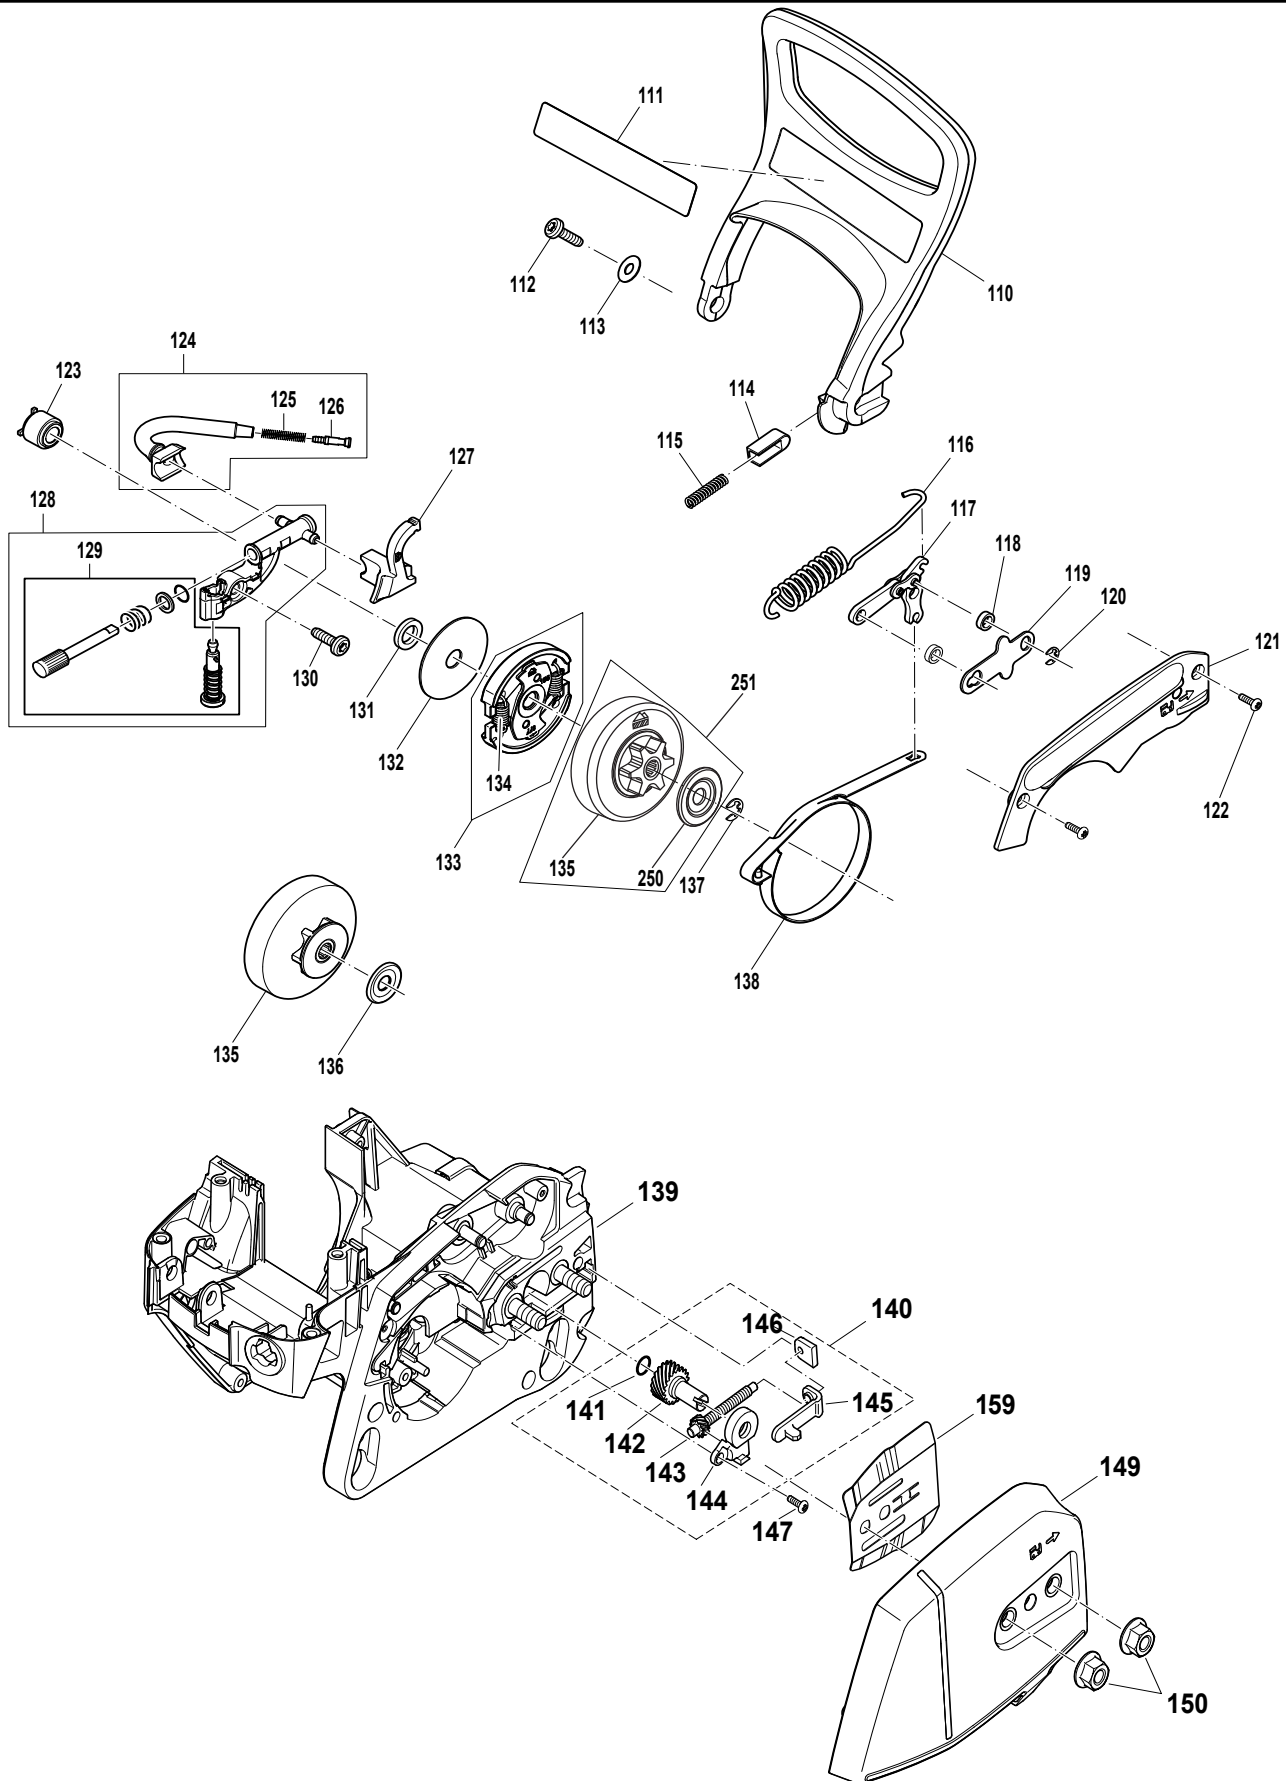

Products with multiple versions are listed in subsiding order with the newest version on top not indented.

Section	Fig. No.	Part No.	Description	PS-35C	EA3500SRDB	Tech Bulletin	Notes
5	110	452032-7	HAND GUARD	1	1		
5	111	802C39-5	CAUTION LABEL	1	1		
5	112	266651-1	H.L. TAPPING SCREW 5.5X16	1	1		
5	113	253715-0	FLAT WASHER 6	1	1		
5	114	313212-9	HAND GUARD GUIDE	1	1		
5	115	234210-9	COMPRESSION SPRING 3	1	1		
5	116	231868-5	TENSION SPRING 10	1	1		
5	117	163500-2	LINK PLATE COMPLETE	1	1		
5	118	325947-0	BUSH 6	2	2		
5	119	346299-6	SPACER SHEET METAL	1	1		
5	120	961011-9	STOP RING E-4	1	1		
5	121	452033-5	BRAKE COVER	1	1		
5	122	266421-8	TAPPING SCREW 3X10	2	2		
5	123	452035-1	PUMP DRIVE	1	1		
5	124	168645-1	OIL SUCTION LINE COMPLETE	1	1		INC. 125,126
5	125	234207-8	COMPRESSION SPRING 6	1	1		
5	126	452666-6	NIPPLE	1	1		
5	127	424342-2	OIL PRESSURE LINE	1	1		
5	128	161346-0	OIL PUMP COMPLETE	1	1		
5	130	266605-8	H.L. SOCKET HEAD BOLT M5X16	1	1		
5	131	267430-0	FLAT WASHER 10	1	1		
5	132	267431-8	FLAT WASHER 10	1	1		
5	133	168607-9	CLUTCH COMPLETE	1	1		INC. 134
5	134	231873-2	TENSION SPRING 5	2	2		
5	135	140M30-8	CLUTCH DRUM	1	1		
5	135	140A30-6	CLUTCH DRUM	1	1		
5	135	140484-1	CLUTCH DRUM	1	1		
5	136	267833-8	CUP WASHER 8	1	1		
5	137	259033-4	RETAINING RING E TYPE 6	1	1		
5	138	346298-8	BRAKE BAND	1	1		
5	141	213594-8	O RING 7	1	1		
5	142	227744-9	HELICAL GEAR 18	1	1		
5	143	227743-1	HELICAL GEAR 11	1	1