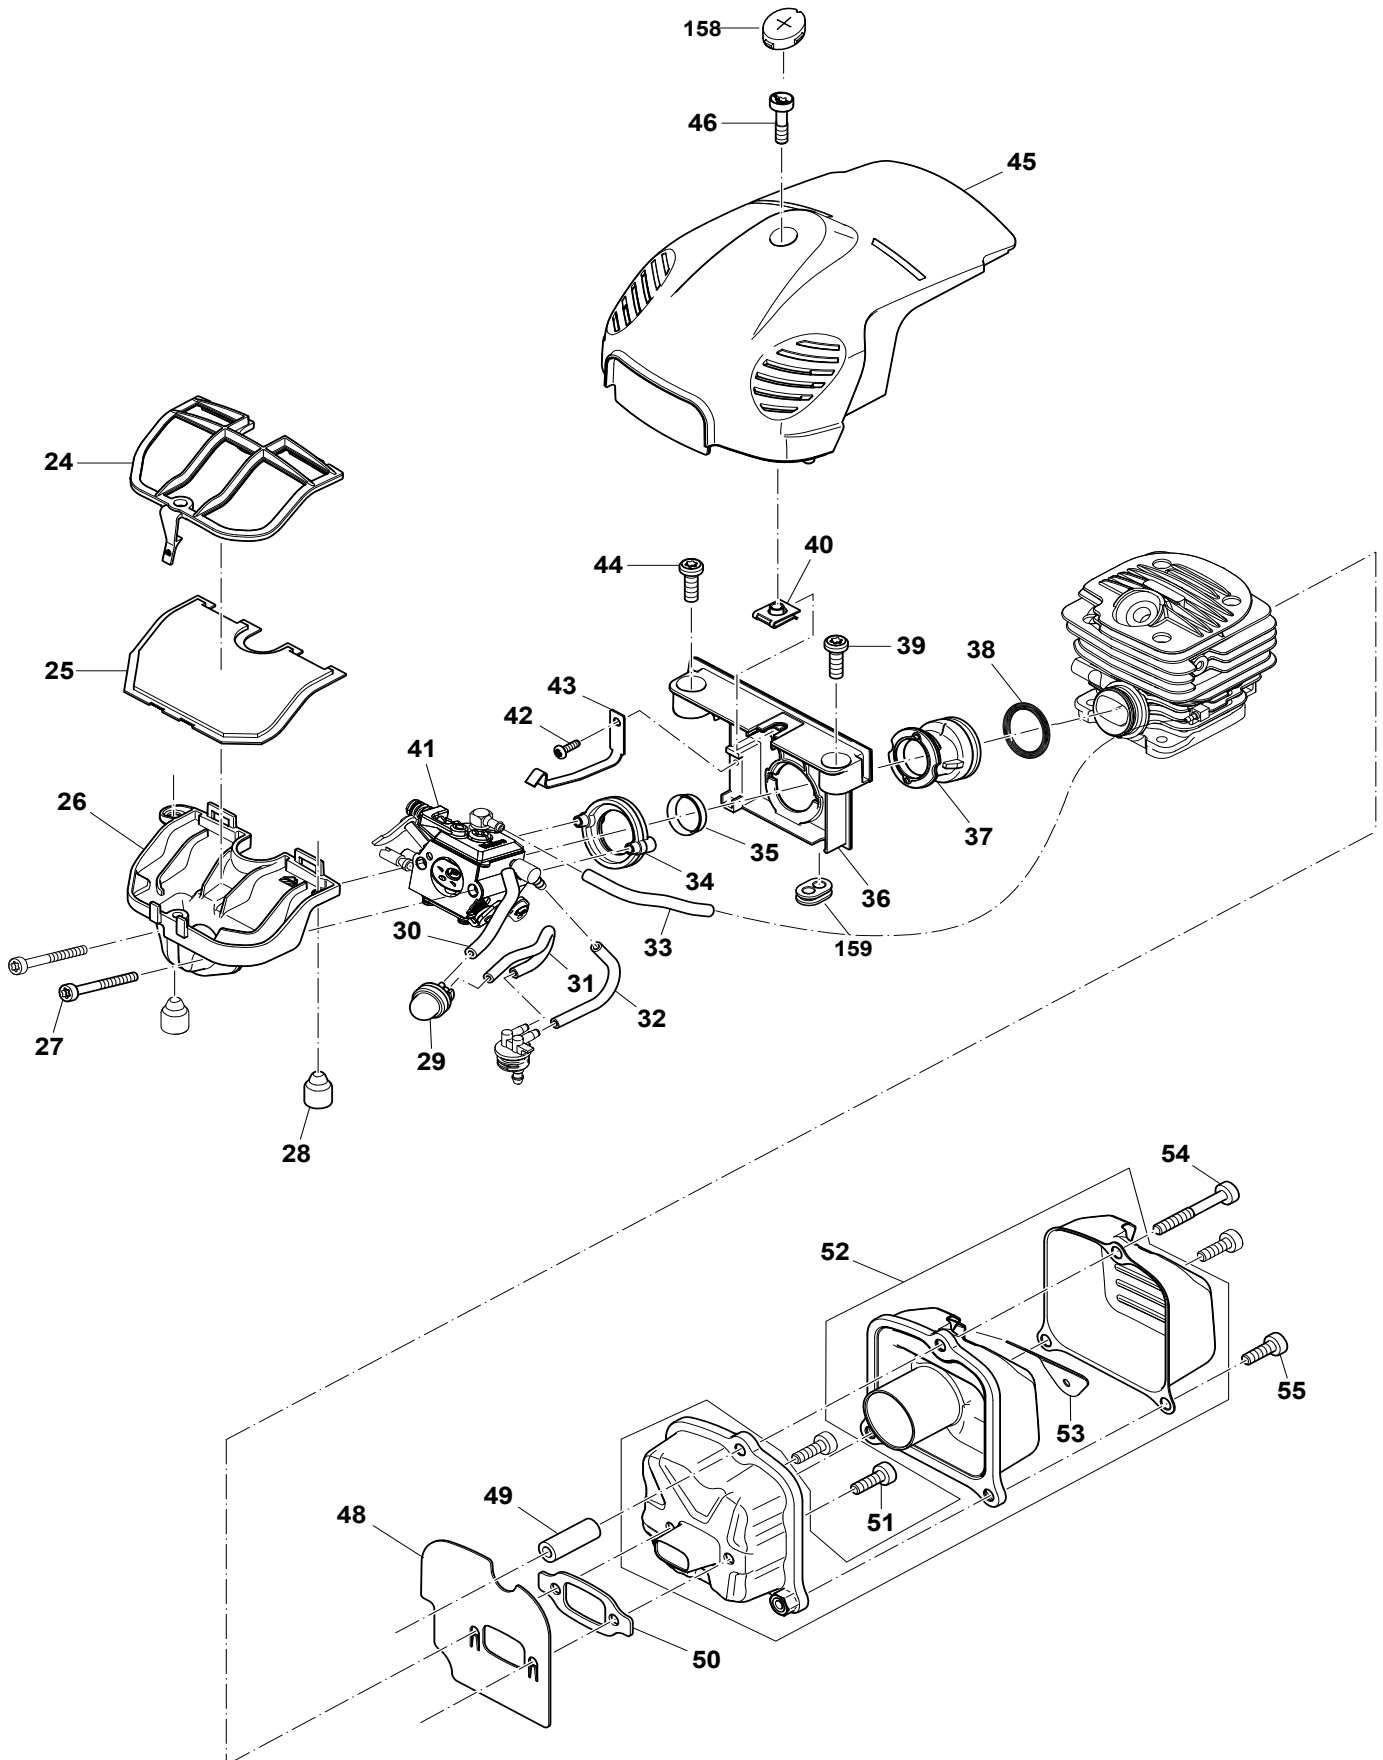

## **PARTS BREAKDOWN**

**PS-35C**

**EA3500SRDB**

Products with multiple versions are listed in subsiding order with the newest version on top not indented.

Section	Fig. No.	Part No.	Description	PS-35C	EA3500SRDB	Tech Bulletin	Notes
1	1	168507-3	TANK CAP COMPLETE	1	1		INC. 2
1	2	213080-9	O RING 29.5	1	1		
1	3	163447-0	GASOLINE FILTER	1	1		
1	4	195757-7	TANK ASSEMBLY A RED	1	1		INC. 5-13
1	5	266651-1	H.L. TAPPING SCREW 5.5X16	1	1		
1	6	452021-2	GRIP SHELL	1	1		
1	7	452020-4	CATCH LEVER	1	1		
1	8	231866-9	TORSION SPRING 10	1	1		
1	9	452019-9	THROTTLE LEVER	1	1		
1	10	195762-4	AIR VALVE SET	1	1		
1	11	452018-1	FUEL NIPPLE	1	1		
1	12	213586-7	O RING 11.5	1	1		
1	13	424456-7	FUEL LINE	1	1		
1	17	452036-9	TUBULAR HANDLE	1	1		
1	18	346517-2	CUP WASHER 6	1	1		
1	19	234189-4	COMPRESSION SPRING 12	1	1		
1	20	266605-8	H.L. SOCKET HEAD BOLT M5X16	1	1		
1	21	266651-1	H.L. TAPPING SCREW 5.5X16	1	1		
1	23	266651-1	H.L. TAPPING SCREW 5.5X16	4	4		