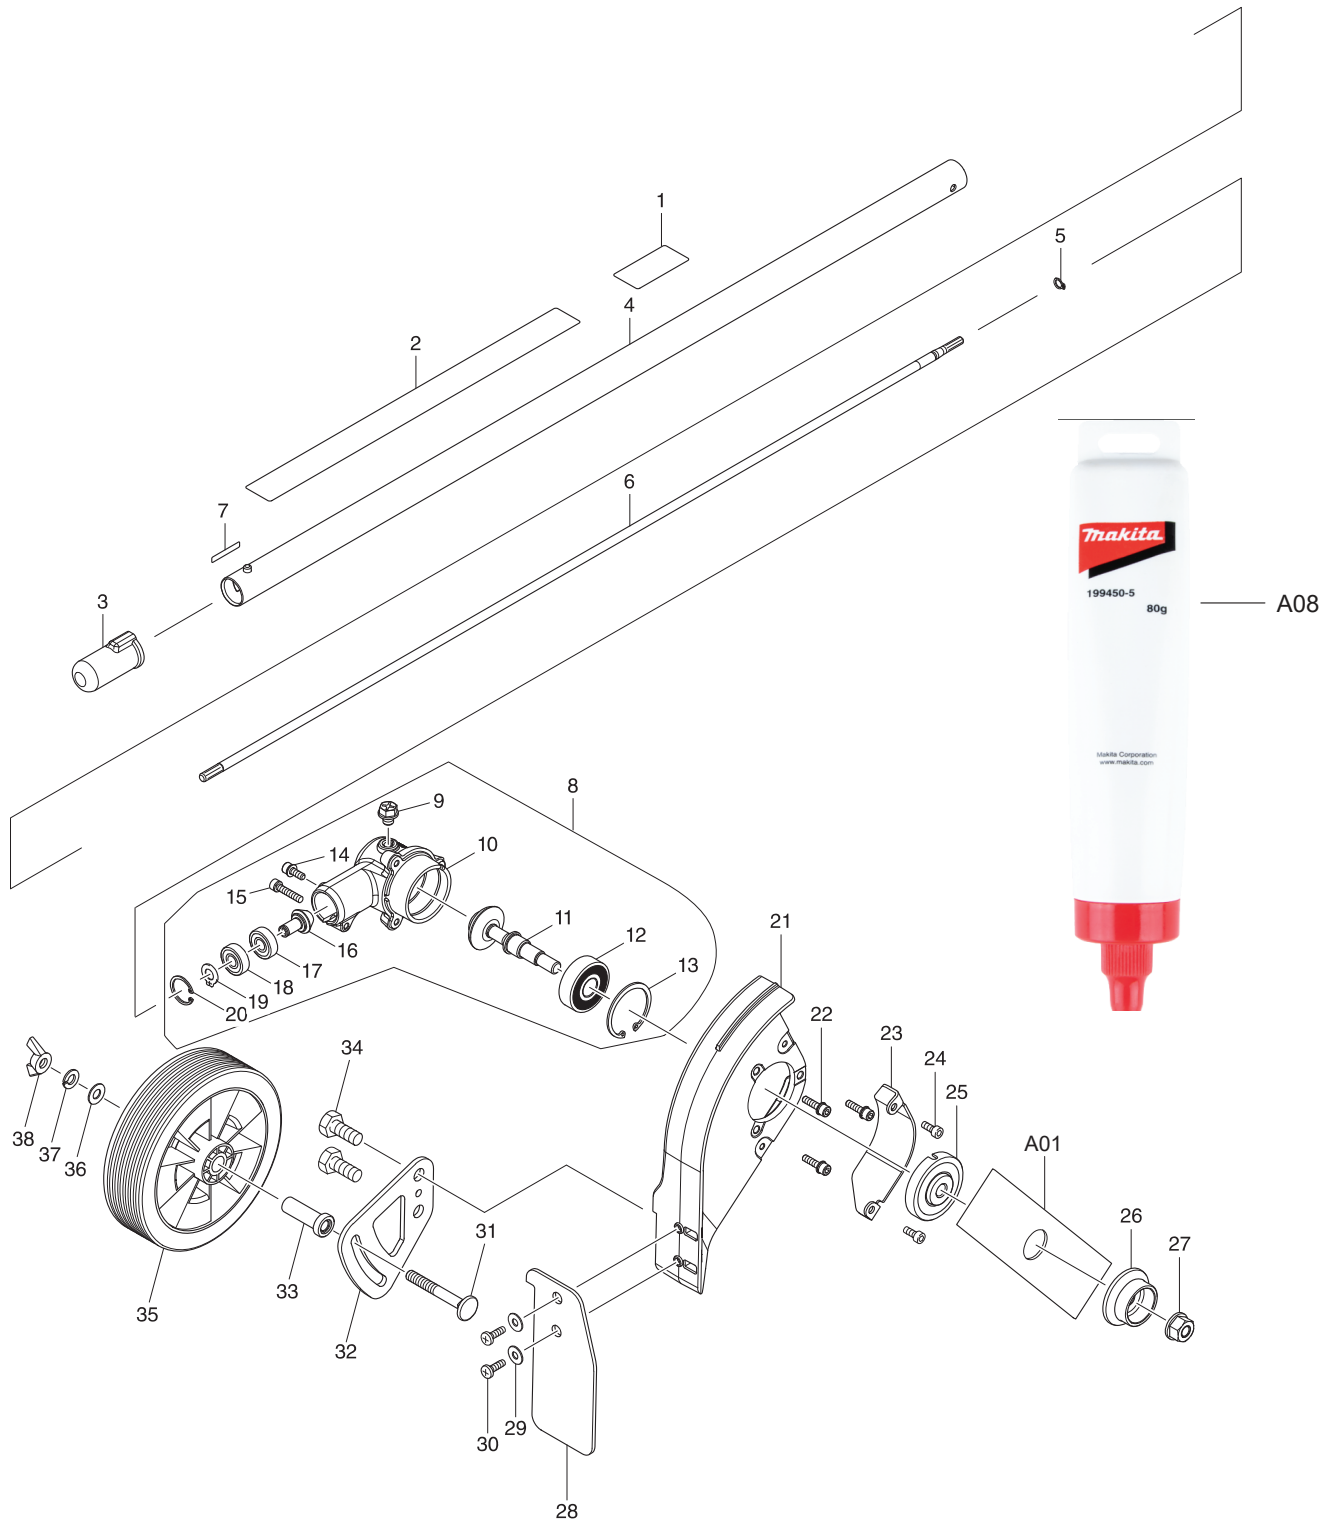

## **PARTS BREAKDOWN**

**EE400MP**

**PE-CS**

Products with multiple versions are listed in subsiding order with the newest version on top not indented.

Section	Fig. No.	Part No.	Description	EE400MP	PE-CS	Tech Bulletin	Notes
1	3	424434-7	CAP 24	1	1		
1	4	142561-5	SHAFT PIPE A COMPLETE	1	1		INC. 2
1	5	961003-8	RETAINING RING S-7	1	1		
1	6	326088-5	SHAFT A	1	1		
1	7	814A82-0	DATE CODE LABEL	1	1		
1	8	126414-6	GEAR CASE ASSY	1	1		INC . 9-13, 15-20
1	9	265590-2	HEX BOLT M8X10 WITH R	1	1		
1	10	319102-4	GEAR CASE ASSY	1	1		
1	11	126415-4	CUTTER SHAFT ASSY	1	1		
1	12	211231-8	BALL BEARING 6302DDW	1	1		
1	13	962201-7	RETAING RING (INT) R-42	1	1		
1	14	922218-2	H.S.H. BOLT M5X14 WITH WR	1	1		
1	15	922241-7	HEX. SOCKET HEAD BOLT M5X25	1	1		
1	16	227629-9	SPIRAL BEVEL GEAR 14	1	1		
1	17	210051-7	BALL BEARING 609LLB	1	1		
1	17	210049-4	BALL BEARING 609ZZ	1	1		
1	18	210051-7	BALL BEARING 609ZZ	1	1		
1	18	210049-4	BALL BEARING 609ZZ	1	1		
1	19	961005-4	RETAINING RING S-9	1	1		
1	20	962103-7	RETAINING RING R-24	1	1		
1	21	319835-1	BLADE CASE	1	1	C7334	OCT 2019>
1	21	319103-2	BLADE CASE	1	1		<SEP 2019
1	22	922233-6	HEX SOCKET HEAD BOLT M5X20	3	3		
1	23	347557-3	GUARD PLATE	1	1	C7334	OCT 2019>
1	23	346759-8	GUARD PLATE	1	1		<SEP 2019
1	24	266874-1	H.S.H. BOLT M5X14	2	2		
1	25	326734-0	RECEIVE WASHER	1	1		
1	26	326381-7	CLAMP	1	1		
1	27	264025-0	HEX. NUT M10-17	1	1		
1	28	424615-3	DEFLECTOR	1	1		
1	29	253804-1	FLAT WASHER 6	2	2		
1	30	266027-2	TAPPING SCREW CT5X16	2	2		
1	31	266937-3	C. HEAD SQUARE NECK BOLT M8X64	1	1		
1	32	346758-0	PLATE	1	1		