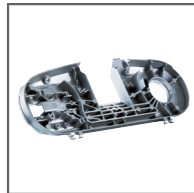

DURABILITY

Die-cast aluminum gear and blade housing for increased cutting stability