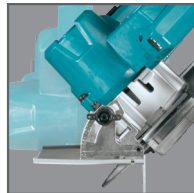

**18V LXT® LITHIUM-ION CORDLESS
5" WET/DRY MASONRY SAW, AWS® CAPABLE,
TOOL ONLY**

**NEW TOOL OVERVIEW
XCC01Z**

**3
YEAR
WARRANTY
LITHIUM-ION
TOOL &
BATTERY**

**AWS
CAPABLE**

FEATURES

- Makita-built brushless motor eliminates carbon brushes, enabling the motor to run cooler and more efficiently for longer life; delivers 8,800 RPM
- Automatic Speed Change™ technology adjusts speed and torque during operation for optimum performance
- Adjustable depth of cut capacity up to 1-9/16" at 90°; bevel cuts up to 45°
- Integrated water delivery system with water flow adjustment continuously feeds water for OSHA Table 1 Compliance in masonry cutting applications
- Electric brake allows the tool to be repositioned faster for maximum productivity
- Soft start suppresses start-up reaction for smoother start-ups and longer gear life
- Integrated overload indicator alerts of excessive battery power draw during heavy load applications (batteries not included)

SPECIFICATIONS

Battery	18V LXT® Lithium-Ion
Blade Diameter	5"
Max. Cutting Capacity (at 90°)	1-9/16"
Max. Cutting Capacity (at 45°)	1-1/16"
No Load Speed	8,800 RPM
Arbor (mm)	20 mm
Overall Length	11-1/8"
Shipping Weight	7.32 lbs.
Net Weight (with battery)	6.6 lbs.
UPC Code	088381-738422

PRODUCT HIGHLIGHTS

POWER

Brushless motor eliminates carbon brushes, enabling the motor to run cooler and more efficiently

CAPACITY

Adjustable depth of cut capacity up to 1-9/16" at 90°; bevel cuts up to 45°

STANDARD EQUIPMENT

- 18V LXT® 5" Wet/Dry Masonry Saw, AWS® Capable (XCC01Z), Tool Only
- 5" Diamond Blade, Continuous Rim, General Purpose (E-02674)
- Water Supply Attachment Kit (191M48-2)
- Hex Wrench (783217-7)