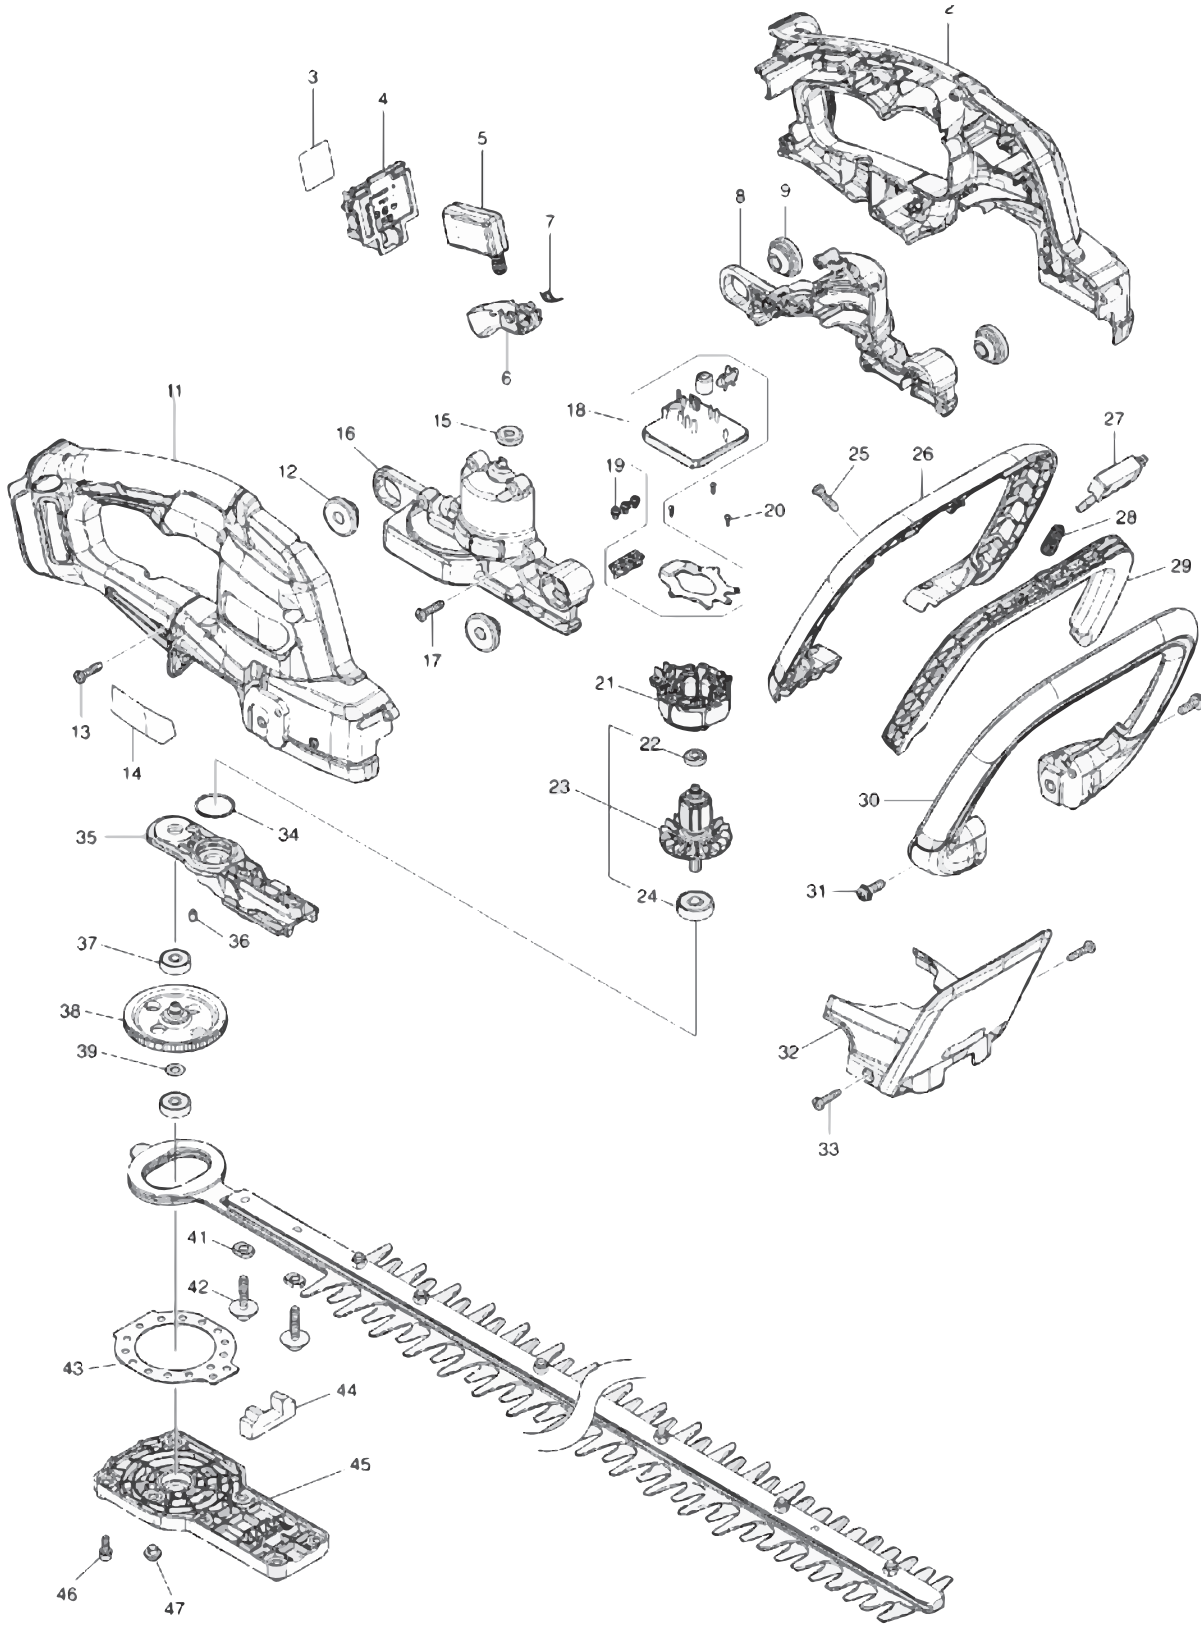

XHU09

Products with multiple versions are listed in subsiding order with the newest version on top not indented.

Section	Fig. No.	Part No.	Description	XHU09	Tech Bulletin	Notes
1	2	183V39-1	HANDLE SET	1		
1		263005-3	RUBBER PIN 6	2		INC. 11
1	4	644809-6	TERMINAL	1		
1	5	650033-1	SWITCH C3XA-3PSPM-1	1		
1	6	413J41-1	SWITCH LEVER RE	1		
1	7	232770-5	TORSION SPRING 6	1		
1	8	183V95-1	MOTOR HOUSING SET	1		INC. 16
1	9	424394-3	RUBBER RING 8	2		
1	11	183V39-1	HANDLE SET	1		INC. 2
1		263005-3	RUBBER PIN 6	2		Inc with 11
1	12	424394-3	RUBBER RING 8	2		
1	13	266326-2	TAPPING SCREW 4X18	7		
1	15	424195-9	RUBBER RING 6	1		
1	16	183V95-1	MOTOR HOUSING SET	1		INC. 8
1	17	266326-2	TAPPING SCREW 4X18	6		
1	18	620J54-7	CONTROLLER	1		
1	19	652069-6	FLAT HEAD SCREW M3X6	3		
1	20	266490-9	TAPPING SCREW PT 2X6	3		
1	21	629B24-5	STATOR	1		
1	22	211157-4	BALL BEARING 695ZZ	1		
1	23	519764-0	ROTOR ASSY	1		INC. 22,24
1	24	210023-2	BALL BEARING 627DDW	1		
1	25	266326-2	TAPPING SCREW 4X18	6		
1	26	413J39-8	FRONT HANDLE COVER E	1		
1	27	650034-9	SWITCH D2VW-01L3-3HS	1		
1	28	231325-3	COMPRESSION SPRING 6	1		
1	29	413J40-3	SWITCH LEVER FE	1		
1	30	413J38-0	FRONT HANDLE E	1		
1	31	911223-4	PAN HEAD SCREW M5X16	2		
1	32	141K46-4	PROTECTOR COMPLETE	1		
1	33	266326-2	TAPPING SCREW 4X18	2		
1	34	213961-7	O RING 22	1		
1	35	312D09-7	BEARING HOUSING E	1		
1	36	263002-9	RUBBER PIN 4	1		