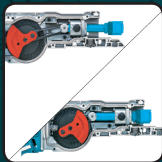

18v X2 LXT[®] Lithium-Ion (36V) Brushless Cordless Recipro Saw Kit (4.0Ah) Model XRJ06M

Two 18v LXT[®] 4.0Ah Lithium-Ion Batteries (36V) Deliver the Power and Performance of a Corded Recipro Saw

SPEED

Makita-built 2-speed brushless motor delivers 0-2,300 (Low) & 0-3,000 (High) strokes per minute

PRODUCTIVITY

Built-in L.E.D. light with preglow and afterglow illuminates the work area

CONVENIENCE

Retractable tool hook secures the tool when not in use

PERFORMANCE

Refined crank mechanism design minimizes blade deflection and reduces vibration

Uses 2
18v LXT[®]
Batteries

XRJ06Z
Also available as a bare tool

LXT[®] X2 18V 18V 36V BRUSHLESS

FEATURES

- Large 1-1/4" stroke length provides increased cutting efficiency
- "Tool-less" blade change system allows for faster blade installation and removal for increased productivity
- Rubberized soft grip handle provides increased comfort on the job
- Ergonomic design at only 17-5/8" long
- Weighs only 10.2 lbs. with battery for reduced operator fatigue
- Large two-finger variable speed trigger for operator convenience
- Reinforced fixed shoe for added durability
- Efficient BL[™] Brushless motor is electronically controlled to optimize battery energy use for up to 50% longer run time per charge
- The BL[™] Brushless Motor eliminates carbon brushes, enabling the BL[™] Motor to run cooler and more efficiently for longer life