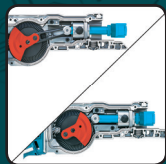

18v LXT[®] Lithium-Ion Brushless Cordless Recipro Saw Kit (5.0Ah)

Model XRJ05T

BL[™] Brushless Motor Runs Cooler and More Efficiently

SPEED

Makita-built 2-speed brushless motor delivers 0-2,300 (Low) & 0-3,000 (High) strokes per minute

PRODUCTIVITY

Built-in L.E.D. light with preglow and afterglow illuminates the work area

CONVENIENCE

Retractable tool hook secures the tool when not in use

PERFORMANCE

Refined crank mechanism design minimizes blade deflection and reduces vibration

LXT[®] BRUSHLESS

5.0Ah BATTERY

Also Available as a Bare Tool Model XRJ05Z

FEATURES

- Long 1-1/4" stroke length provides increased cutting efficiency
- "Tool-less" blade change system allows for faster blade installation and removal for increased productivity
- Compact and ergonomic design at only 17-1/4" long
- Weighs only 8.2 lbs. with battery for reduced operator fatigue
- Rubberized soft grip handle provides increased comfort on the job
- Large two-finger variable speed trigger for operator convenience
- Reinforced fixed shoe for added durability
- Efficient BL[™] Brushless motor is electronically controlled to optimize battery energy use for up to 50% longer run time per charge
- The BL[™] Brushless Motor eliminates carbon brushes, enabling the BL[™] Motor to run cooler and more efficiently for longer life